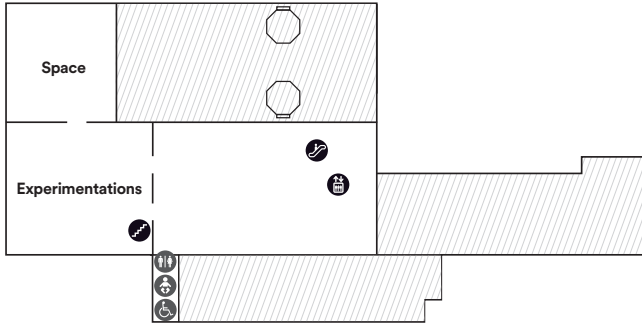

## FOOD & DRINK

MAAS CAFÉ  
5-9, Level 3

KOSHARI KORNER  
5-9, PLC Forecourt Level 2

CAMPARI BAR  
5-9, Level 2 & 3

Note: Set times and acts subject to change

# POWERHOUSE LATE

LEVEL 1

LEVEL 3  
ENTRY & EXIT

LEVEL 2

LEVEL 4

-  Talk
-  Performances
-  Workshop
-  Music
-  Food
-  Drink