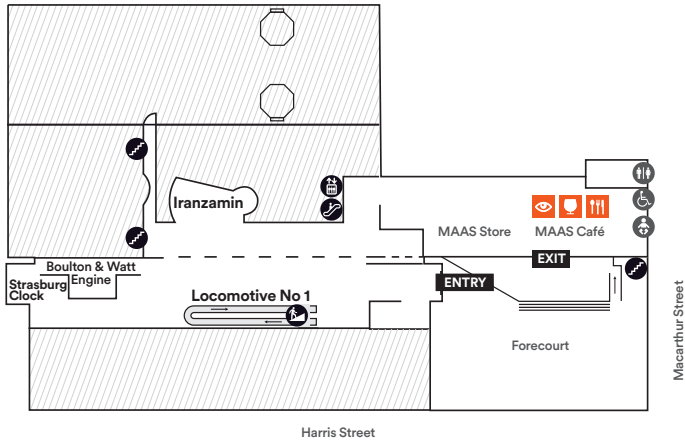

## FOOD & DRINK

MAAS CAFÉ  
5-9, Level 3

KOSHARI KORNER  
5-9, PLC Forecourt Level 2

CAMPARI BAR  
5-9, Level 2 & 3

Note: Set times and acts subject to change

# POWERHOUSE LATE

LEVEL 1

LEVEL 3  
ENTRY & EXIT

LEVEL 2

LEVEL 4

-  Talk
-  Performances
-  Workshop
-  Music
-  Food
-  Drink