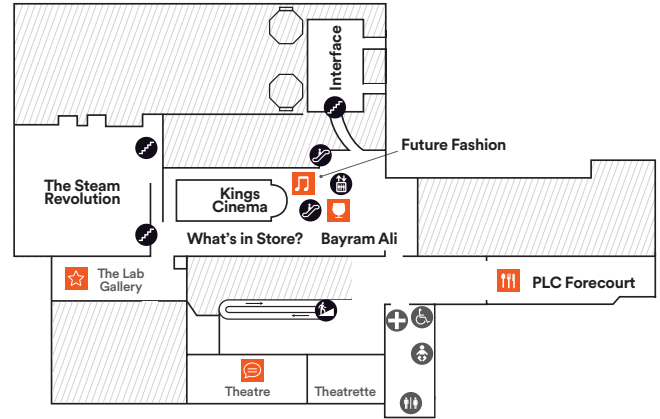

## FOOD & DRINK

MAAS CAFÉ  
5-9, Level 3

KOSHARI KORNER  
5-9, PLC Forecourt Level 2

CAMPARI BAR  
5-9, Level 2 & 3

Note: Set times and acts subject to change

# POWERHOUSE LATE

LEVEL 1

LEVEL 3  
ENTRY & EXIT

LEVEL 2

LEVEL 4

-  Talk
-  Performances
-  Workshop
-  Music
-  Food
-  Drink