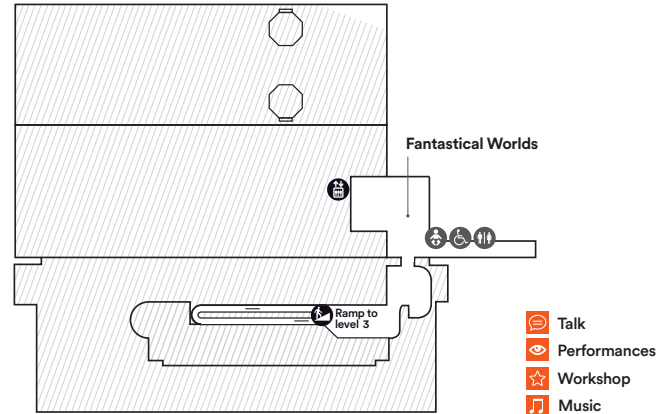

## FOOD & DRINK

MAAS CAFÉ  
5-9, Level 3

KOSHARI KORNER  
5-9, PLC Forecourt Level 2

CAMPARI BAR  
5-9, Level 2 & 3

Note: Set times and acts subject to change

# POWERHOUSE LATE

LEVEL 1

LEVEL 3  
ENTRY & EXIT

LEVEL 2

LEVEL 4

-  Talk
-  Performances
-  Workshop
-  Music
-  Food
-  Drink